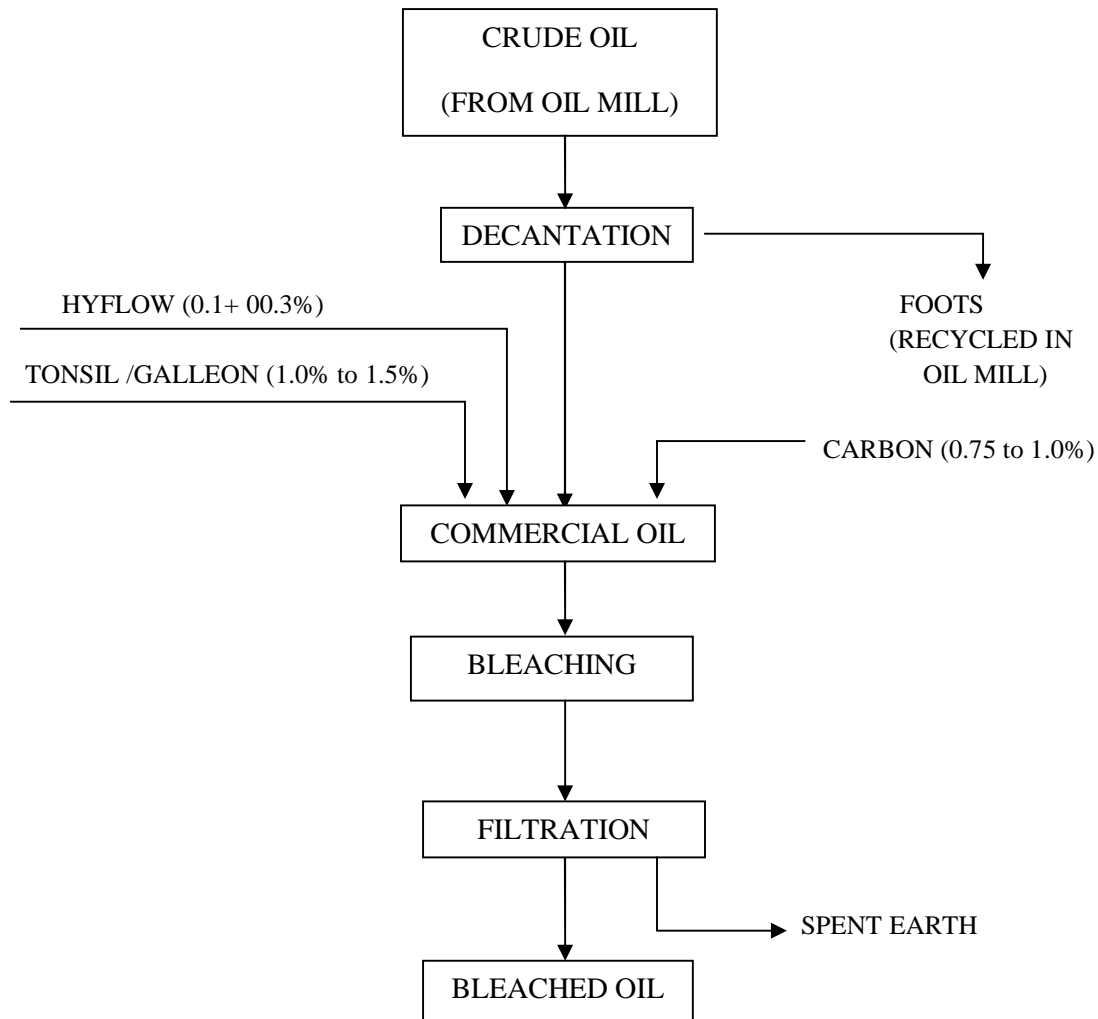

## CASTOR OIL REFINING

(CASTOR OIL - FIRST SPECIAL GRADE / PALE PRESS GRADE)

DOSAGE OF TONSIL, CARBON & HYFLOW IS BASED ON QUALITY OF COMMERCIAL OIL AND THE FINAL PRODUCT REQUIRED.